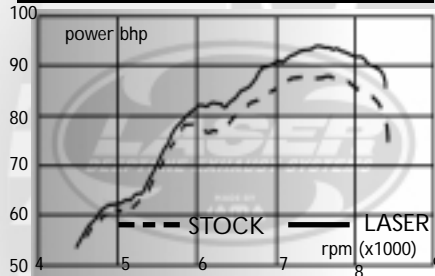

R1100S

Twin Oval

Orderno.: 96.7001

TECHNICAL DATA

YEAR : '99-
 Model : R1100S
 System : Laser Twin Oval
 Mufflermaterial : Polished end caps, full INOX

Laser Oval

Orderno.
96.7001

POWERCURVE