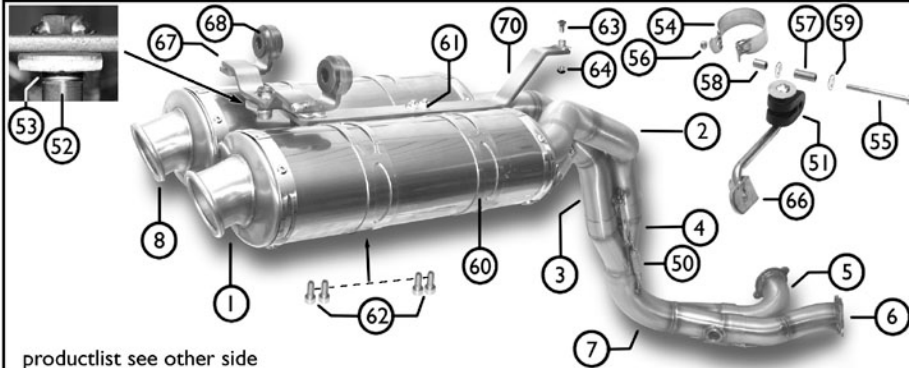

Laser Oval

-Sport

96.7009

Orderno.: 96.7009. □ -V1.0

Slip-on muffler set

Orderno.: 96.7009. □

productlist see other side

POWERCURVE