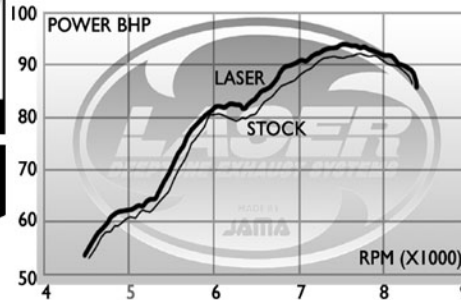

POWERCURVE

ADDITIONAL INFORMATION

REMOVE CENTERSTAND

FOR RACING USE ONLY!