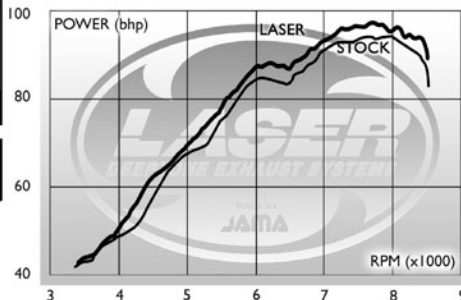

Laser Oval

-Sport

96.7009

Orderno.: 96.7009. □ -V1.0

Slip-on muffler set

Orderno.: 96.7009. □

productlist see other side

POWERCURVE