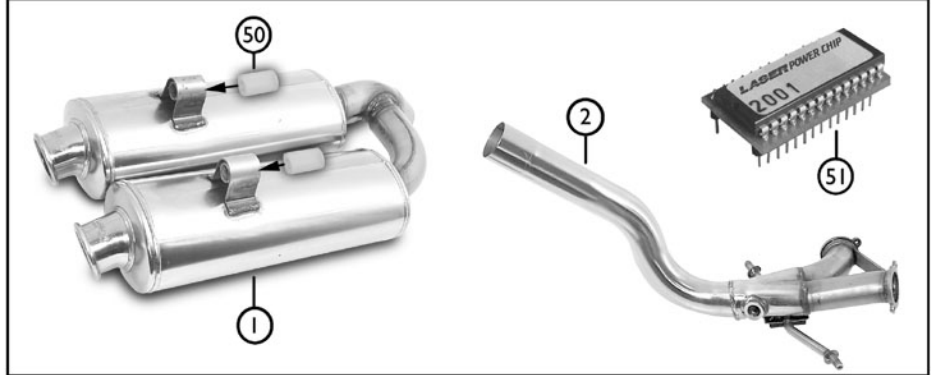

RI 100S

TECHNICAL DATA

YEAR : '99~
 Model : R1100S
 Type :
 System : Laser Twin Oval
 Mufflermaterial : Published end caps, full INOX

Orderno.

96.7005

Laser Oval / Coll. / Chip

Twin Oval

Orderno.: 96.7005