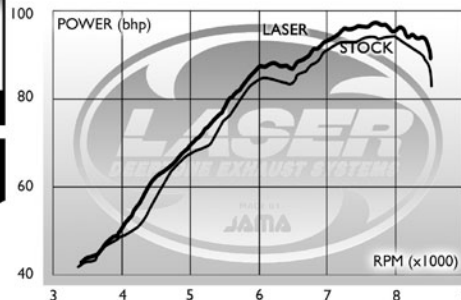

96.7007

Orderno.: 96.7007. □ -VI.1

Slip-on muffler set

Orderno.: 96.7007. □

POWERCURVE

ADDITIONAL INFORMATION

APPROVAL

TUV	ABE	UTAC	BSI	EEC
○	○	○	○	○