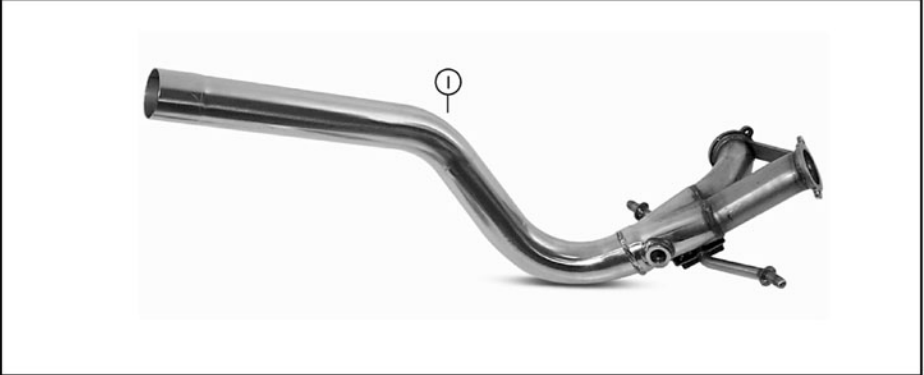

YEAR : '99~
Model : R1100S
Type : -
System : Sport Collector
Mufflermaterial : Inox Sport

Orderno.

Sport Collector

-Sport

96.7002

Sport Collector

Orderno.: 96.7002

PRODUCTLIST