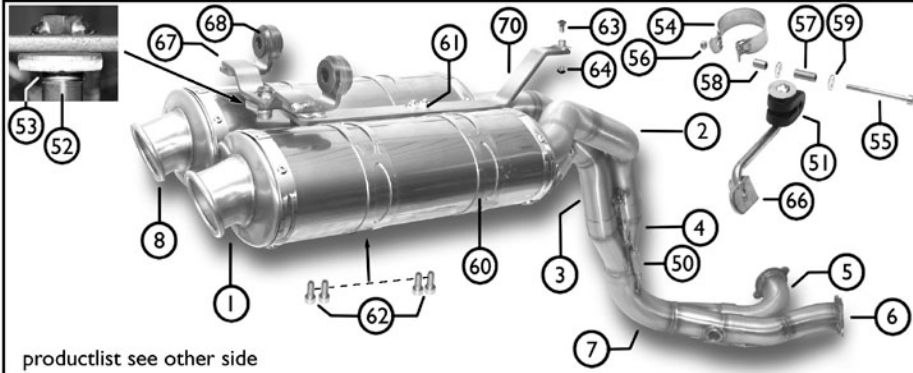

Slip-on muffler set

Orderno.: 96.7007. □

POWERCURVE